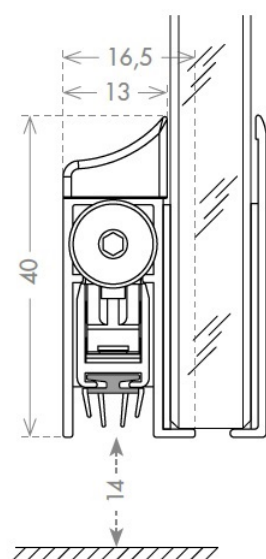

PRODUCT SHEET

Description:

Drop Down Alu Profile, "A" ,F/Glass Doors, 630mm, W/Adhesive Tape, 40mm Profile Height, 14mm Drop Function, Can be shorten, 150mm on the opposite Side to the Plunger, Tested to 200.000, closing Cycles, Anodized, 4 Fins Thermoplastic Seal (A)

Item number:

15.22.635-0

Units	Box	Carton	HS Code	Barcode
Set		10	8302415000	 5704866466547

PLUNGER TYPE

SEALS

SISO A/S

Mileparken 11
DK-2740 Skovlunde
Denmark
VAT: DK 24786013

Phone +45 45 830 900